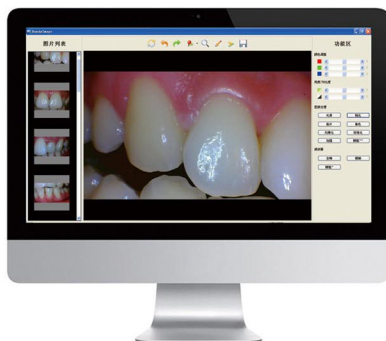

## Features:

- High resolution as **720P** for HD images
- Modern **Aluminum** housing design makes it concise and durable
- **Lens** with super depth of field make the view much clearer

*Will you still use the interoral camera with 640x480 resolution while the monitors over 20" are under popularization?*